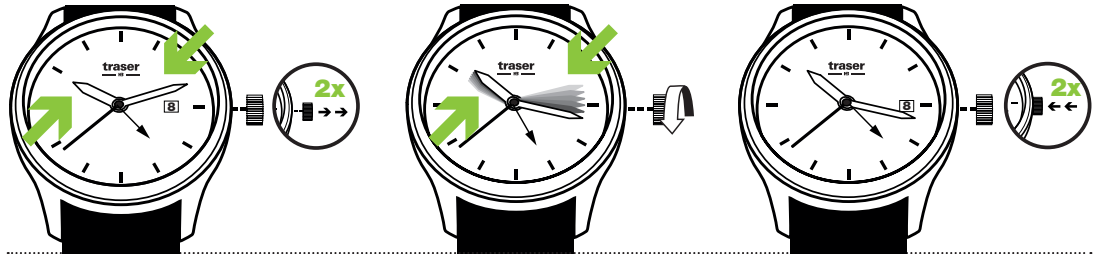

TIME ADJUSTMENT